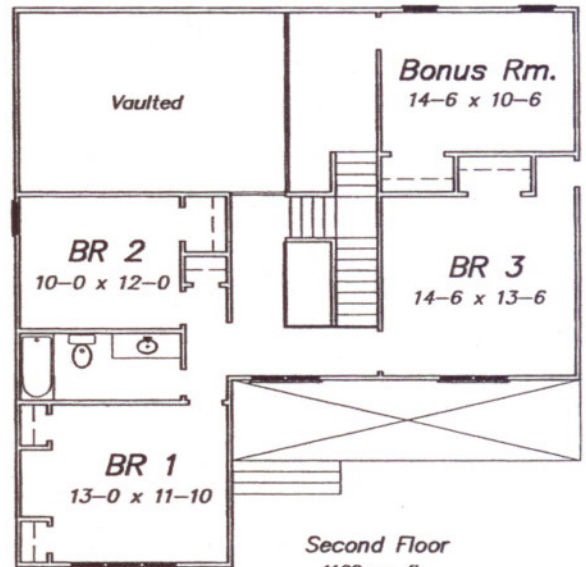

Front

First Floor
1460 sq. ft.

Second Floor
1100 sq. ft.

Fine Creek Building Co., Inc.

Jeff Hankins

2781 Three Bridge Road

Powhatan, VA 23139

(804) 598-9624

The "Virginian"

2560 sq. ft.—House 500 sq. ft.—Garage