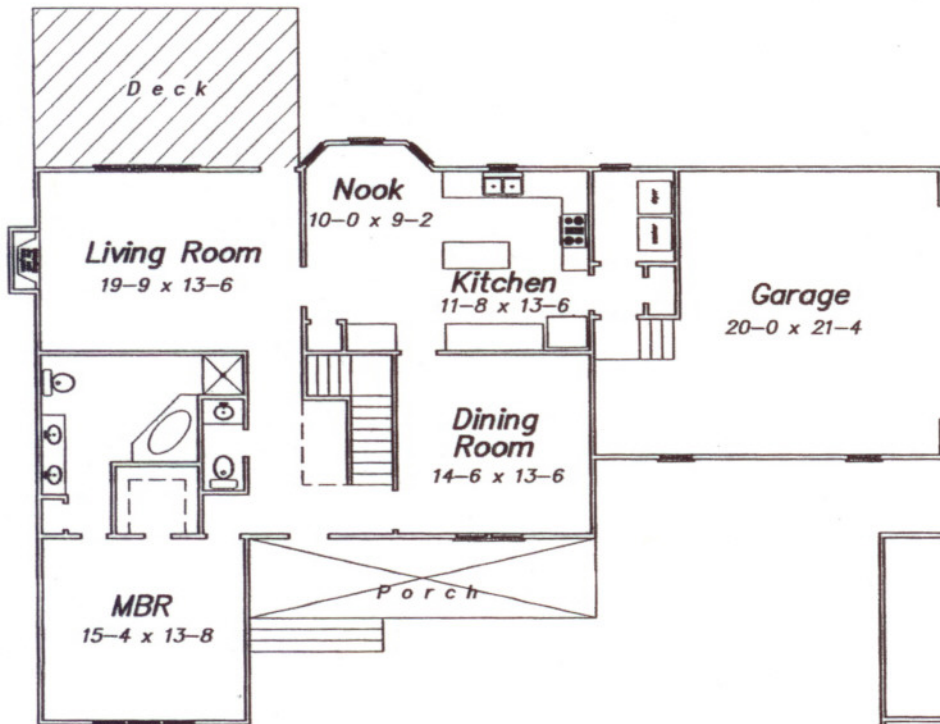

Front

First Floor
1460 sq. ft.

Second Floor
1100 sq. ft.

Fine Creek Building Co., Inc.

Jeff Hankins

2781 Three Bridge Road

Powhatan, VA 23139

(804) 598-9624

The "Virginian"

2560 sq. ft.—House 500 sq. ft.—Garage